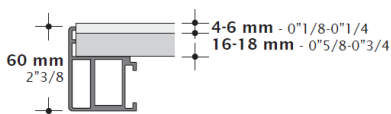

TOP:
Clear glass.