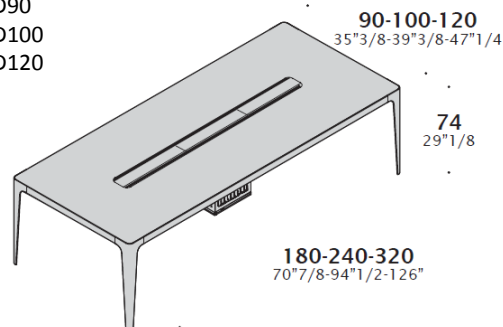

**DIMENSIONS**

Table with wiring column; top in Laminate/Lacquered/Veneer.

Options:

H74 + L180 + D90

H74 + L240 + D100

H74 + L320 + D120

With wiring column and top access; top in etched glass/Ceramics.

Options:

H74 + L240 + D100

H74 + L280 + D120

H74 + L320 + D120

**ELECTRIFICATION**

**Product: SQUARE MEETING TABLE**

It is the executive luxury version of the best seller *More*. *Grand More* legs and table tops are characterized by rounded profiles which are 60 mm width (instead of 45) and tapered legs that lighten the table structure.

It can be used as meeting table or as a bench, if equipped with a lifting dividing panel.

**TECHNICAL FEATURES**

**Top:** tops are 22 mm thick, flush with structure, in laminate, sablè lacquered, veneer, ceramic, back-lacquered etched extra light finish glass or clear glass. They have R35 rounded corners.