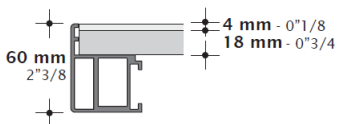

**DIMENSIONS**

Options:  
H74 + L120 + D120  
H74 + L140 + D140  
H74 + L160 + D160

With wiring column.  
Top in Veneer/etched Glass/Ceramics-

TOP:  
Laminate/Lacquered/Veneer.

TOP:  
Back lacquered etched glass.