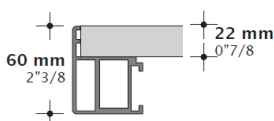

**DIMENSIONS**

Options:  
H74 + L120 + D120  
H74 + L140 + D140  
H74 + L160 + D160

With wiring column.  
Top in Veneer/etched Glass/Ceramics-

TOP:  
Laminate/Lacquered/Veneer.

TOP:  
Back lacquered etched glass.