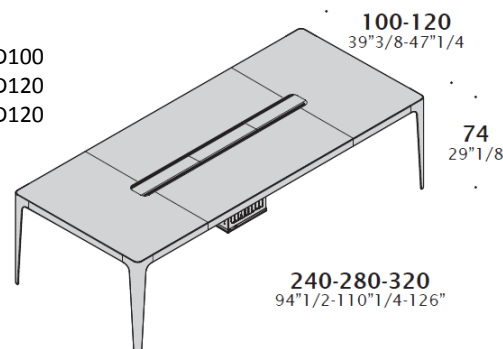

**DIMENSIONS**

Table with wiring column; top in Laminate/Lacquered/Veneer.

Options:

H74 + L180 + D90

H74 + L240 + D100

H74 + L320 + D120

With wiring column and top access; top in etched glass/Ceramics.

Options:

H74 + L240 + D100

H74 + L280 + D120

H74 + L320 + D120

**ELECTRIFICATION**

**Product: SQUARE MEETING TABLE**

It is the executive luxury version of the best seller *More*. *Grand More* legs and table tops are characterized by rounded profiles which are 60 mm width (instead of 45) and tapered legs that lighten the table structure.

It can be used as meeting table or as a bench, if equipped with a lifting dividing panel.

**TECHNICAL FEATURES**

**Top:** tops are 22 mm thick, flush with structure, in laminate, sablè lacquered, veneer, ceramic, back-lacquered etched extra light finish glass or clear glass. They have R35 rounded corners.