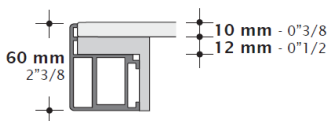

**DIMENSIONS**

Options:  
H74 + L120 + D120  
H74 + L140 + D140  
H74 + L160 + D160

With wiring column.  
Top in Veneer/etched Glass/Ceramics-

TOP:  
Laminate/Lacquered/Veneer.

TOP:  
Back lacquered etched glass.