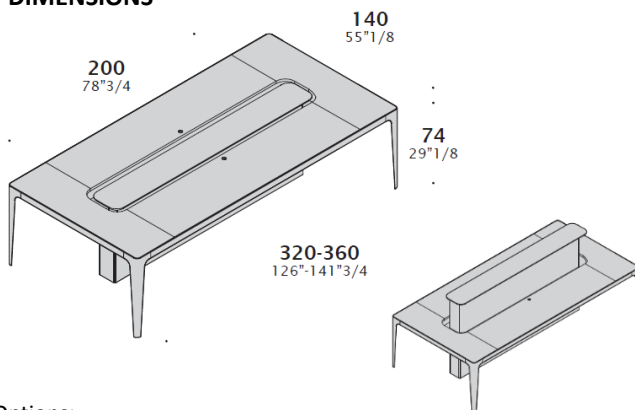

DIMENSIONS

Options:

D 140 + H 74 + L320/360

For both tables: the front panel is upholstered in fabric; the modesty panel is in lacquered finish.