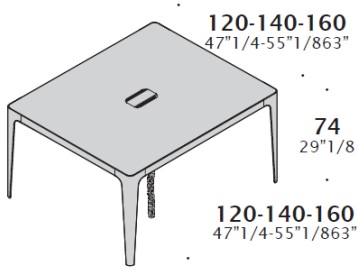

**DIMENSIONS**

Options:  
H74 + L120 + D120  
H74 + L140 + D140  
H74 + L160 + D160

With wiring column.  
Top in Veneer/etched Glass/Ceramics-

TOP:  
Laminate/Lacquered/Veneer.

TOP:  
Back lacquered etched glass.