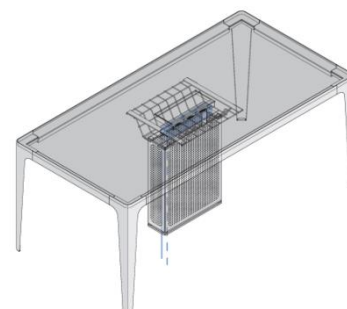

ELECTRIFICATION