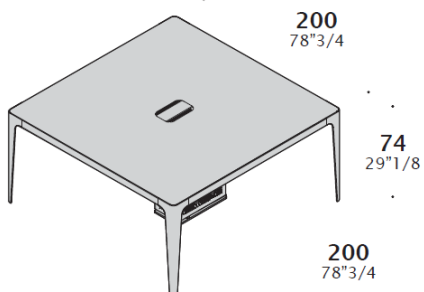

**DIMENSIONS**

Options:  
H74 + L120 + D120  
H74 + L140 + D140  
H74 + L160 + D160

With wiring column.  
Top in Veneer/etched Glass/Ceramics-

TOP:  
Laminate/Lacquered/Veneer.

TOP:  
Back lacquered etched glass.