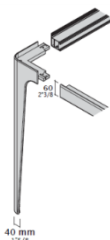

**DIMENSIONS**

Options:

D 140 + H 74 + L320/360

For both tables: the front panel is upholstered in fabric; the modesty panel is in lacquered finish.

Arrangement for optional network screens set-up to 22".

Detail: leg-top profile connection.