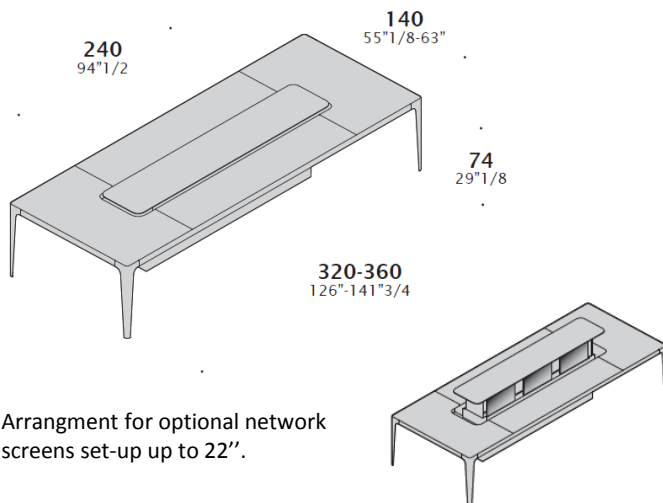

It can be used as meeting table or as bench, if equipped with a lifting dividing panel.

**TECHNICAL FEATURES**

**Top:** tops are 22 mm thick, flush with structure, in laminate, sablè lacquered veneer, ceramic or back-lacquered etched glass. They have R35 rounded corners.

**DIMENSIONS**

Options:

D 140 + H 74 + L320/360

For both tables: the front panel is upholstered in fabric; the modesty panel is in lacquered finish.

Arrangement for optional network screens set-up to 22".

Detail: leg-top profile connection.